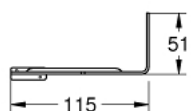

43 617 000 **MOTORSTØTTENHET**

PRODUKTBESKRIVELSE

- til Rapid SL 38 675
- for handikappede
- fra midten av 2008
- for installasjon av infrarød elektronisk