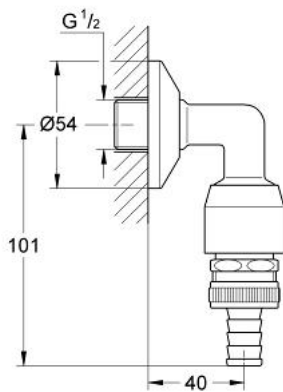

41 126 000 **ORIGINAL WAS SLANGKOBLINGALBUE 1/2 "**

**PRODUKTBESKRIVELSE**

- veggmontasje
- pipe ventilating valve type HB
- med tilbakeslagsventil
- GROHE StarLight krom overflate

41 126 000 **ORIGINAL WAS SLANGEKOBLINGALBUE 1/2 "**

**RESERVEDELER**

1: Cone (Order-nr. 41835000)