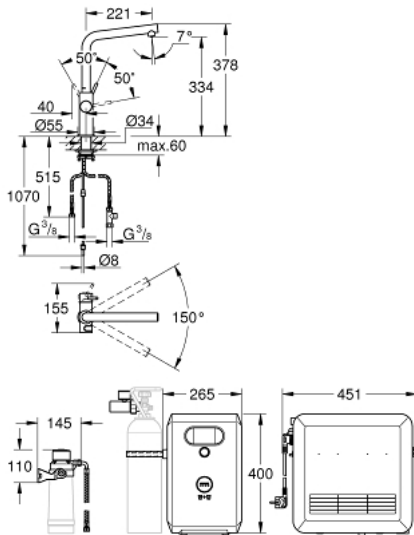

## 31 347 DC3 GROHE BLUE PROFESSIONAL L-TUT SETT